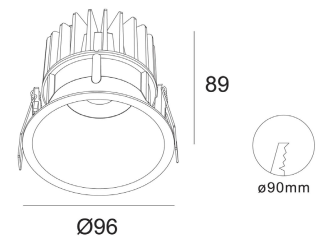

Non-dimmable EGC standard, Phase Dim/DALI is optional.  
50,000 hour life 5 year warranty L70

### Available

- Custom powdercoated colours
- Beamangles 15° 24° 36° 55°
- CRI85 or CRI90

	COB	3000K	4000K
	DC36V	250mA	350mA
	non Dim, 10-10V, DALI		
	90mm		

Power	10W	15W
LED	COB	COB
Output current	250mA	350mA
CCT	3000K or 4000K	3000K or 4000K
Luminous flux	850lm or 900lm	1275lm or 1350lm
Dimensions (D x H)mm	96x89mm	96x89mm
Beam angle	15° 24° 36° 55°	15° 24° 36° 55°
CRI	85	85
Part No	DLC90 10803	DLE90 15803
Part No.	DLC90 10804	DLE90 15804