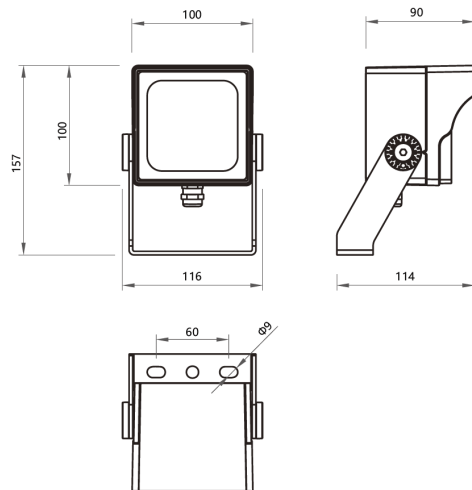

## LITESPOT 100

Litenet presents LITESPOT range of light fittings that can be used for a wide range of outdoor lighting applications, this range of powerful projector lights are designed for facade lighting. The LITESPOT collection is a fixed projector lights that has a wide range of beam angles with low glare lighting application. This fitting is designed with reinforced aluminum body along with IP66 Air breathing cap presents a elegant and functional fitting.

Non-dimmable ECG standard, Phase Dim/DALI is optional.  
50,000-hour L80 5-year replacement warranty

-  SMD 3000K 4000K
-  Integral LED driver
-  Not Dimmable

Power	12W	21W
LED	SMD	SMD
<b>INTEGRAL DRIVER</b>		
CCT	3000K / 4000K	3000K / 4000K
Luminous flux	1380 lm / 1518 lm	2415 lm / 2646 lm
Dimensions (H x W x D)mm	157 x 100 x 90mm	157 x 100 x 90mm
Beam angle	10° 15° 20° 30° 60°	10° 15° 20° 30° 60°
CRI	80	80
Part No 3000K	LITESPOT 100HE12803	LITESPOT 100HE21803
Part No 4000K	LITESPOT 100HE12804	LITESPOT 100HE21804