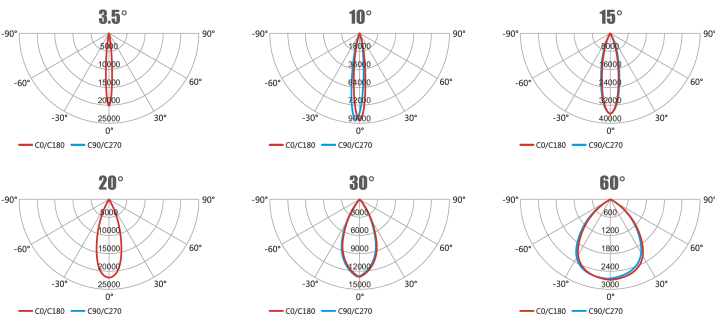

The LITESPOT range is designed with a generous heat sink using die cast high grade aluminum to maximise heat dissipation which will intern maximise the life of the LED chip. The LITESPOT range has a central illumination deep set LED lens minimise uncomfortable glare.

Non-dimmable ECG standard, Phase Dim/DALI is optional.  
50,000-hour L80 5-year replacement warranty

-  SMD 3000K 4000K
-  Integral LED driver
-  Not Dimmable

Power	12W	21W
LED	SMD	SMD
<b>INTEGRAL DRIVER</b>		
CCT	3000K / 4000K	3000K / 4000K
Luminous flux	1380 lm / 1518 lm	2415 lm / 2646 lm
Dimensions (H x W x D)mm	157 x 100 x 90mm	157 x 100 x 90mm
Beam angle	10° 15° 20° 30° 60°	10° 15° 20° 30° 60°
CRI	80	80
Part No 3000K	LITESPOT 100HE12803	LITESPOT 100HE21803
Part No 4000K	LITESPOT 100HE12804	LITESPOT 100HE21804