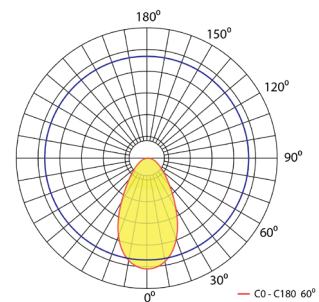

--	--	--	--

Power	15W
LED	SMD
Luminous flux 3K	1209lm
Luminous flux 4K	1239lm
Dimensions	135x60mm
Cut Out	120mm
Beam angles	60°
CRI	80

White Reflector	
3000K Part No	RONAN W10 15803
4000K Part No	RONAN W10 15804