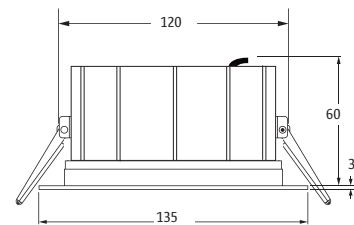

RONAN 15

Litenet presents the RONAN range of recessed mounted down lights which offers a range of lighting application that are designed for comfort and mood lighting applications. The RONAN collection offers a range of fixed down lights that has a wide beam angle light distribution. This fitting is a low profile down light and available in satin white or matte black powder coat finish. This range of down lights offer a wide range of low profile wide beam angle low glare luminaires. Different reflectors are used to accommodate mood lighting. The standard range comes with SMD technology CRI80, upon request CRI90 can also be made available.

The RONAN range is designed with a generous heat sink using die cast high grade aluminum to maximise heat dissipation which will in turn maximise the life of the LED chip. This range of down lights have deep conical housing to minimise uncomfortable glare.

- Non-dimmable ECG standard,
- Phase Dim/DALI is optional.
- 50,000-hour L70 5-year warranty

Optional reflectors

- White finish Reflector
- Mirror finish Reflector

RONAN W15

	SMD	3000K / 4000K
	DC25V -DC42V	250mA 350mA
	10-10V,	DALI
	120mm