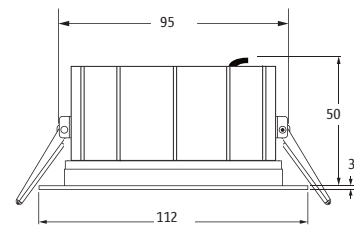

RONAN 10

Litenet presents the RONAN range of recessed mounted down lights which offers a range of lighting application that are designed for comfort and mood lighting applications. The RONAN collection offers a range of fixed down lights that has a wide beam angle light distribution. This fitting is a low profile down light and available in satin white or matte black powder coat finish. This range of down lights offer a wide range of low profile wide beam angle low glare luminaires. Different reflectors are used to accommodate mood lighting. The standard range comes with SMD technology CRI80, upon request CRI90 can also be made available.

The RONAN range is designed with a generous heat sink using die cast high grade aluminum to maximise heat dissipation which will in turn maximise the life of the LED chip. This range of down lights have deep conical housing to minimise uncomfortable glare.

- Non-dimmable ECG standard,
- Phase Dim/DALI is optional.
- 50,000-hour L70 5-year warranty

Optional reflectors

- White finish Reflector
- Mirror finish Reflector

RONAN W10

	SMD	3000K / 4000K
	DC25V -DC42V	250mA 350mA
	10-10V,	DALI
	95mm