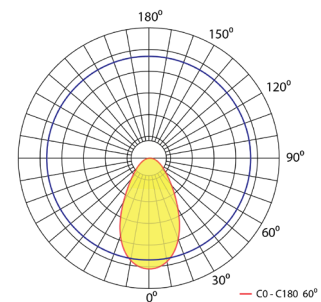

--	--	--	--

Power	10W
LED	SMD
Luminous flux 3K	853lm
Luminous flux 4K	879lm
Dimensions	112mm x 50mm
Cut Out	95mm
Beam angles	60°
CRI	80

White Reflector	
3000K Part No	RONAN W10803
4000K Part No	RONAN W10804