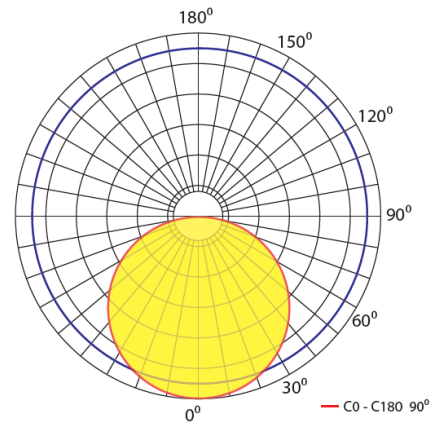

LUCY - F

Lucy is a decorative pendent light fitting that comes that comes E27 G120 LED Lamp, there is an optional clear glass lamp shade in the Lucy II. This range of fittings are more commonly used in the hospitality industry, particularly in the Clubs, restaurants, hotel and foyers entry. Adding depth to the design of Lucy fitting we are able to custom manufacture up to eight pendants per one ceiling rose, this feature will add style depth of field to your commercial project and reduce the number of points needed for a large installation.

The Lucy fitting is designed for maximum of 25,000-hour life with L80. This fitting is suitable for commercial application and is suitable for up to 16 hour switching cycle. The Lucy comes with a 6W E27 G120 LED Filament Globe that produces 750lm at 2700K with CRI 80 and flicker free technology.

The Lucy pendent is available with standard black lamp holders.

Power	6W
LED	SMD
Luminous flux 2700K	628 lm
Luminous flux 4000K	651 lm
Dimensions	115mm x 135mm
Colour	clear glass
Beam angles	90°
CRI	80
3000K Part No	LUCY 68027
4000K Part No	LUCY 68027