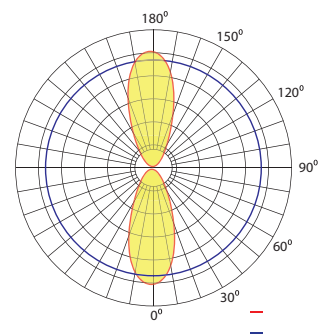

ROE 14

Litenet presents the ROE range of fixed wall lights that are designed for outdoor Lighting application this fitting is designed for comfort and mood lighting applications. The ROE collection offers a range of fixed wall lights that has a wide beam angle light distribution. This fitting is a slim profile wall light and is available in satin white or matte black powder coat finish. The standard range comes with COB technology CRI80, upon request CRI90 can also be made available.

The ROE range is designed with a generace heat sink using die cast high grade aluminum to maximise heat dissipation which will intern maximise the life of the LED chip. This range of down lights have deep conical housing to minimise uncomfortable glare.

Integral Non-dimmable ECG standard  
Light fitting is designed to 30,000-hour L70 3-year warranty

-  SMD      3000K / 4000K
-  240 AC

-    

Power	2 x 7W	2 X 10W
LED	SMD	SMD
Luminous flux 3K	1058lm	1618lm
Luminous flux 4K	1158lm	1780lm
Dimensions	260mm x 65mm	300mm x 110mm
CRI	80	80
3000K Part No	ROE 14803	ROE 20803
4000K Part No	ROE 14804	ROE 20804