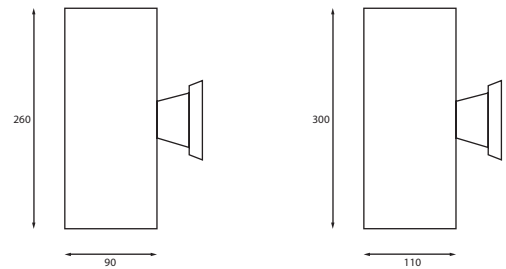

ROE 14

Litenet presents the ROE range of fixed wall lights that are designed for outdoor Lighting application this fitting is designed for comfort and mood lighting applications. The ROE collection offers a range of fixed wall lights that has a wide beam angle light distribution. This fitting is a slim profile wall light and is available in satin white or matte black powder coat finish. The standard range comes with COB technology CRI80, upon request CRI90 can also be made available.

The ROE range is designed with a generace heat sink using die cast high grade aluminum to maximise heat dissipation which will intern maximise the life of the LED chip. This range of down lights have deep conical housing to minimise uncomfortable glare.

Integral Non-dimmable ECG standard  
Light fitting is designed to 30,000-hour L70 3-year warranty

-  SMD      3000K / 4000K
-  240 AC

-    

Power	2 x 7W	2 X 10W
LED	SMD	SMD
Luminous flux 3K	1058lm	1618lm
Luminous flux 4K	1158lm	1780lm
Dimensions	260mm x 65mm	300mm x 110mm
CRI	80	80
3000K Part No	ROE 14803	ROE 20803
4000K Part No	ROE 14804	ROE 20804