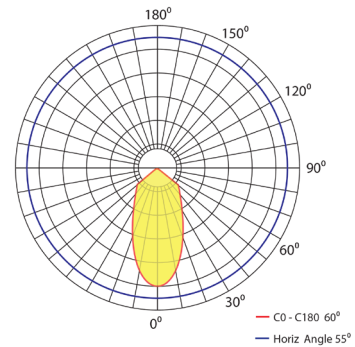

# VITA 10

Litenet presents the VITA range which offers a range of down lights that are designed for commercial hospitality , education, aged care and health industry lighting applications. The VITA collection offers a range of fixed down lights that has a wide range of beam angles. This fitting is a low profile down light and available in satin white or matte black powder coat finish. This range of down lights offer a wide range of low profile wide beam angle low glare luminaires. Different reflectors are used to accommodate task lighting. The standard range comes with SMD technology CRI80, upon request CRI90 can also be made available.

Non-dimmable ECG standard, Phase Dim/DALI is optional.  
50,000-hour L80 5-year warranty

- CREE COB      3000K / 4000K
- DC25V -DC42V    250mA
- 10-10V, DALI
- 91mm

Power	11W	6.6W
LED	COB	COB
Luminous flux 3K	863lm	476lm
Luminous flux 4K	906lm	515lm
Dimensions	110mm x 60mm	110mm x 60mm
Cut Out	100mm	100mm
Beam angles	60°	60°
CRI	80	80
3000K Part No	VITA 10 11803	VITA 10 6803
4000K Part No	VITA 10 11804	VITA 10 6804