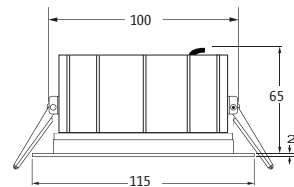

Non-dimmable ECG standard, Phase Dim/DALI is optional.  
50,000-hour L80 5-year warranty

- CREE COB      3000K / 4000K
- DC25V -DC42V    250mA
- 10-10V, DALI
- 91mm

Power	11W	6.6W
LED	COB	COB
Luminous flux 3K	863lm	476lm
Luminous flux 4K	906lm	515lm
Dimensions	110mm x 60mm	110mm x 60mm
Cut Out	100mm	100mm
Beam angles	60°	60°
CRI	80	80
3000K Part No	VITA 10 11803	VITA 10 6803
4000K Part No	VITA 10 11804	VITA 10 6804