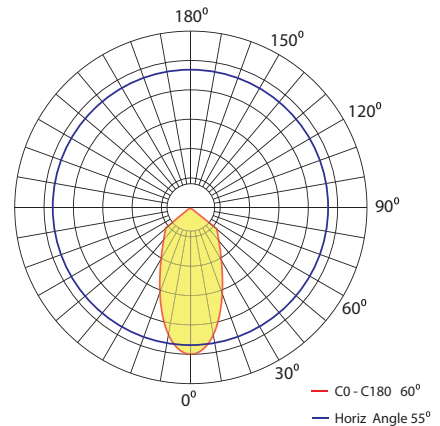

VITA 10 15W

Litenet presents the VITA range which offers a range of down lights that are designed for commercial hospitality, education, aged care and health industry lighting applications. The VITA collection offers a range of fixed down lights that has a wide range of beam angles. This fitting is a low profile down light and available in satin white or matte black powder coat finish. This range of down lights offer a wide range of low profile wide beam angle low glare luminaires. Different reflectors are used to accommodate task lighting. The standard range comes with SMD technology CRI80, upon request CRI90 can also be made available.

- Non-dimmable ECG standard
- Phase Dim/DALI is optional
- 50,000-hour L80 5-year warranty

- CREE COB 3000K / 4000K
- DC25V -DC42V 350mA
- 10-10V, DALI
- 91mm

-
-
-
-
-

Power	15W
LED	COB
Luminous flux 3K	1246lm
Luminous flux 4K	1350lm
Dimensions	134mm x 71mm
Cut Out	100mm
Beam angles	60°, 90°
CRI	80
3000K Part No	VITA 15 16803
4000K Part No	VITA 15 16804