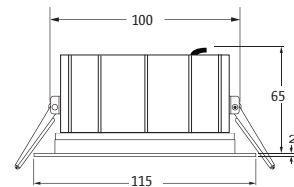

- Non-dimmable ECG standard
- Phase Dim/DALI is optional
- 50,000-hour L80 5-year warranty

- CREE COB 3000K / 4000K
- DC25V -DC42V 350mA
- 10-10V, DALI
- 91mm

-
-
-
-
-

Power	15W
LED	COB
Luminous flux 3K	1246lm
Luminous flux 4K	1350lm
Dimensions	134mm x 71mm
Cut Out	100mm
Beam angles	60°, 90°
CRI	80
3000K Part No	VITA 15 16803
4000K Part No	VITA 15 16804