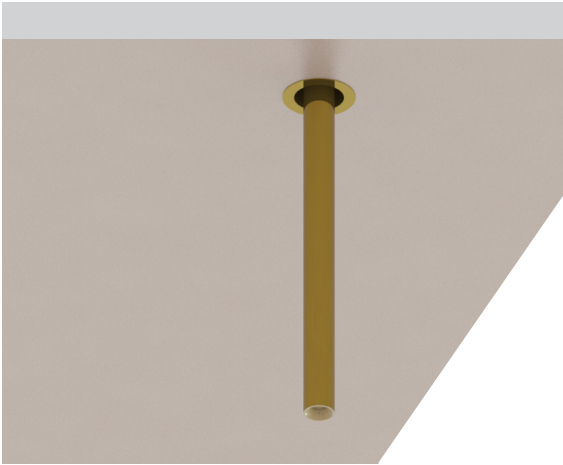

## HORUS 30R

Litenet presents an architectural recessed mounted down light. The Horus range of down lights are designed for commercial lighting applications. The Horus range of fixed down lights are low profiled and is suitable for many indoor lighting applications this range is available in satin white or matte black powdercoat finish. As a standard, this range comes with high quality COB LED technology with CRI80 upon request CRI90 can be made available.

The Horus range is designed with a stable heat sink with a high-grade aluminum to maximise heat dissipation which will intern maximise the life of the LED chip.

Non-dimmable ECG standard, Phase Dim/DALI is optional.  
50,000 hour life 5 with year warranty L70

-  COB      3000K      4000K
-  DC12V      350mA      700mA
-  non Dim, 10-10V, DALI
-  60mm

Power	5W	11W
LED	COB	COB
Output current	350mA	700mA
CCT	3000K or 4000K	3000K or 4000K
Luminous flux	431lm or 467lm	863lm or 935lm
Dimensions (D x H)mm	70x400mm	70x400mm
Beam angle	30°	30°
CRI	80	80
Part No	HORUS 30R 5803	HORUS 30R 11803
Part No.	HORUS 30R 5804	HORUS 30R 11804