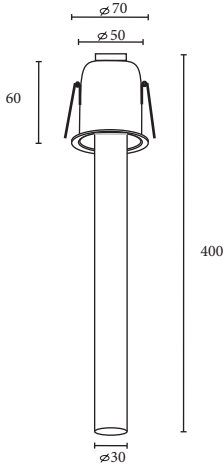

## HORUS 30R

Litenet presents an architectural recessed mounted down light. The Horus range of down lights are designed for commercial lighting applications. The Horus range of fixed down lights are low profiled and is suitable for many indoor lighting applications this range is available in satin white or matte black powdercoat finish. As a standard, this range comes with high quality COB LED technology with CRI80 upon request CRI90 can be made available.

-  COB      3000K      4000K
-  DC12V      350mA      700mA
-  non Dim, 10-10V, DALI
-  60mm

Power	5W	11W
LED	COB	COB
Output current	350mA	700mA
CCT	3000K or 4000K	3000K or 4000K
Luminous flux	431lm or 467lm	863lm or 935lm
Dimensions (D x H)mm	70x400mm	70x400mm
Beam angle	30°	30°
CRI	80	80
Part No	HORUS 30R 5803	HORUS 30R 11803
Part No.	HORUS 30R 5804	HORUS 30R 11804