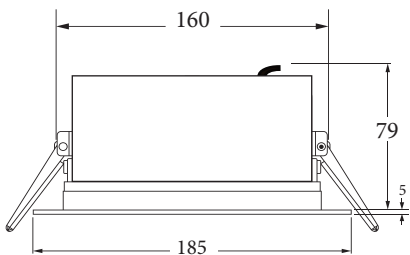

DICE 30

Litenet presents the DICE range which offers a range of down lights that are designed for commercial hospitality, education, aged care and health industry lighting applications. The DICE collection offers a range of fixed down lights that has a wide range of beam angles. This fitting is a low profile down light and available in satin white or matte black powder coat finish. This range of down lights offer a wide range of low profile wide beam angle low glare luminaires. Different reflectors are used to accommodate task lighting. The standard range comes with SMD technology CRI80, upon request CRI90 can also be made available.

The DICE range is designed with a generous heat sink using die cast high grade aluminum to maximise heat dissipation which will in turn maximise the life of the LED chip. This range of down lights have deep conical housing to minimise uncomfortable glare.

Non-dimmable ECG standard, Phase Dim/DALI is optional.
50,000-hour L80 5-year warranty

-  COB LED 3000K / 4000K
-  DC25V-DC42V 700mA
-  NON DIM, 10-10V OR DALI
-  160mm

Power	30W
LED	COB
Luminous flux 3K	2499lm
Luminous flux 4K	2749lm
Dimensions	185mm x 79mm
Cut Out	160mm
Beam angles	60°, 90°
CRI	80
3000K Part No	DICE 30 30803
4000K Part No	DICE 30 30804