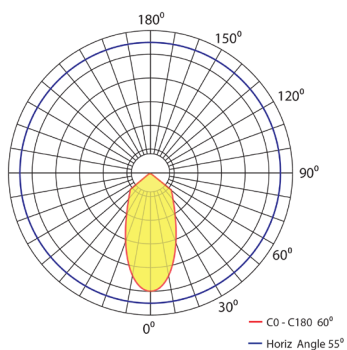

DICE 30

Litenet presents the DICE range which offers a range of down lights that are designed for commercial hospitality, education, aged care and health industry lighting applications. The DICE collection offers a range of fixed down lights that has a wide range of beam angles. This fitting is a low profile down light and available in satin white or matte black powder coat finish. This range of down lights offer a wide range of low profile wide beam angle low glare luminaires. Different reflectors are used to accommodate task lighting. The standard range comes with SMD technology CRI80, upon request CRI90 can also be made available.

The DICE range is designed with a generous heat sink using die cast high grade aluminum to maximise heat dissipation which will in turn maximise the life of the LED chip. This range of down lights have deep conical housing to minimise uncomfortable glare.

Non-dimmable ECG standard, Phase Dim/DALI is optional.
50,000-hour L80 5-year warranty

-  COB LED 3000K / 4000K
-  DC25V-DC42V 700mA
-  NON DIM, 10-10V OR DALI
-  160mm

Power	30W
LED	COB
Luminous flux 3K	2499lm
Luminous flux 4K	2749lm
Dimensions	185mm x 79mm
Cut Out	160mm
Beam angles	60°, 90°
CRI	80
3000K Part No	DICE 30 30803
4000K Part No	DICE 30 30804