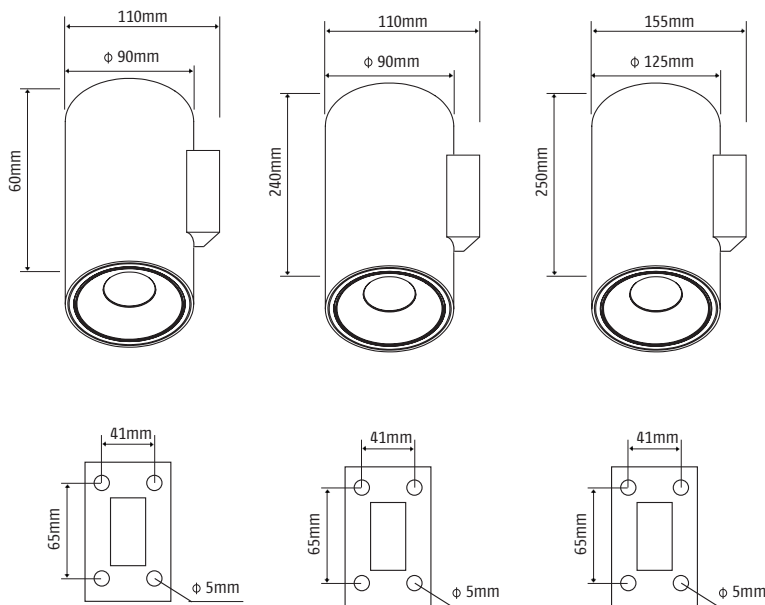

ALPHA WDI

LITENET presents a beautifully designed wall mounted light for outdoor living. The Anna WDI range of outdoor surface mounted down lights are designed to create an outdoor living experience. To maximise heat dissipation the Anna WDI is constructed with premium grade aluminium for rapid heat dissipation and extend the life of the LED. The diffuser is clear toughened glass which gives it a IK 07 rating. This slim lined outdoor down light is finished with stainless steel flange to protect the fitting against the elements.

50,000-hour 5-year warranty

Available three types of powder coating finishes

| | | | |
|------------------|----------------|-----------------|-----------------|
| Power | 2x6W | 2x12W | 2x20W |
| LED | COB | COB | COB |
| Luminous flux 3K | 2x431lm | 2x863lm | 2x1438lm |
| Luminous flux 4K | 2x496lm | 2x992lm | 2x1653lm |
| Dimensions | 90x 60mm | 90x 160 mm | 125x 250 mm |
| Beam angles | 12°, 24°, 36° | 12°, 24°, 36° | 12°, 24°, 36° |
| CRI | 80 | 80 | 80 |
| 3000K Part No | Alpha WDI 6803 | Alpha WDI 12803 | Alpha WDI 20803 |
| 4000K Part No | Alpha WDI 6804 | Alpha WDI 12804 | Alpha WDI 20804 |