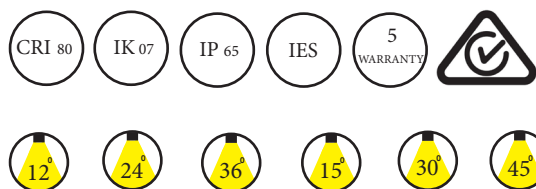

ALPHA WDI

LITENET presents a beautifully designed wall mounted light for outdoor living. The Anna WDI range of outdoor surface mounted down lights are designed to create an outdoor living experience. To maximise heat dissipation the Anna WDI is constructed with premium grade aluminium for rapid heat dissipation and extend the life of the LED. The diffuser is clear toughened glass which gives it a IK 07 rating. This slim lined outdoor down light is finished with stainless steel flange to protect the fitting against the elements.

The Lite Kinetix is an architectural range of fittings which is designed and constructed to suit the Outdoor weather conditions. This fitting is stocked the gray finish.

Non-dimmable driver is standard DALI dim is available

50,000-hour 5-year warranty

Available three types of powder coating finishes

| | | | |
|------------------|----------------|-----------------|-----------------|
| Power | 2x6W | 2x12W | 2x20W |
| LED | COB | COB | COB |
| Luminous flux 3K | 2x431lm | 2x863lm | 2x1438lm |
| Luminous flux 4K | 2x496lm | 2x992lm | 2x1653lm |
| Dimensions | 90x 60mm | 90x 160 mm | 125x 250 mm |
| Beam angles | 12°, 24°, 36° | 12°, 24°, 36° | 12°, 24°, 36° |
| CRI | 80 | 80 | 80 |
| 3000K Part No | Alpha WDI 6803 | Alpha WDI 12803 | Alpha WDI 20803 |
| 4000K Part No | Alpha WDI 6804 | Alpha WDI 12804 | Alpha WDI 20804 |