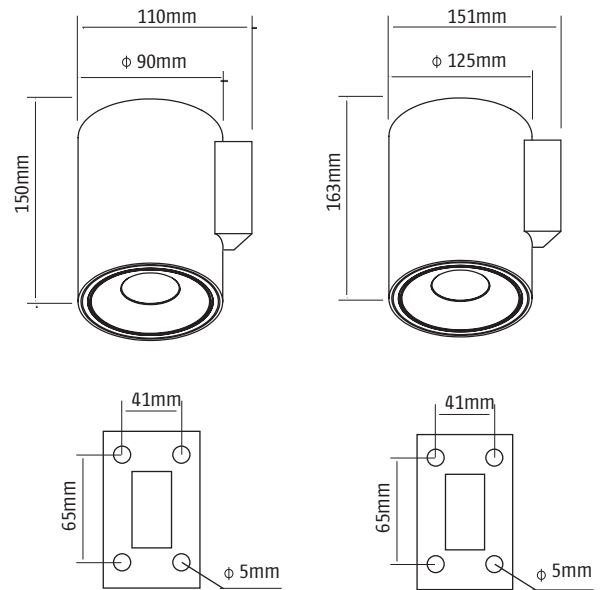

ALPHA WD

LITENET presents a beautifully designed wall mounted down light for outdoor living. The Alpha WD range of outdoor surface mounted down lights are designed to create an outdoor living experience. To maximise heat dissipation the Alpha WD is constructed with premium grade aluminium for rapid heat dissipation and extend the life of the LED. The diffuser is clear toughened glass which gives it a IK 07 rating. This slim lined outdoor down light is finished with stainless steel flange to protect the fitting against the elements.

50,000-hour 5-year warranty

Available three types of powder coating finishes

WD 12W

WD 20W

Power	12W	20W
LED	COB	COB
Luminous flux 3K	863lm	1438lm
Luminous flux 4K	992lm	1653lm
Dimensions	90x 150mm	125x 163 mm
Beam angles	12°, 24°, 36°	12°, 24°, 36°
CRI	80	80
3000K Part No	Alpha WD 12803	Alpha WD -20803
4000K Part No	Alpha WD 12804	Alpha WD -20804