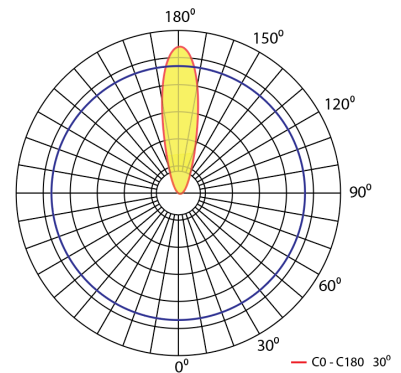

ACE LF27

LITENET presents a beautifully designed wall mounted light for outdoor living. The ACE range of outdoor surface mounted linear lights are designed to create an outdoor living experience. To maximise heat dissipation the ACE is constructed with premium grade aluminium for rapid heat dissipation and extend the life of the LED. The diffuser is PC lens is available with number of beam angles to direct light. the fitting is rated IP65 and IK07 rating. This slim lined outdoor linear light is finished with stainless to protect the fitting against the elements.

Grey Powder coat finish

CRI 80
IK 07
IP 65
IES
5 WARRANTY

Power	14W
LED	SMD
Luminous flux 2700K	1070lm
Rotation	180°
Dimensions	47 x 27 X 1000mm
Beam angles	30°
CRI	80
2700K Part No	ACE LF27 15803