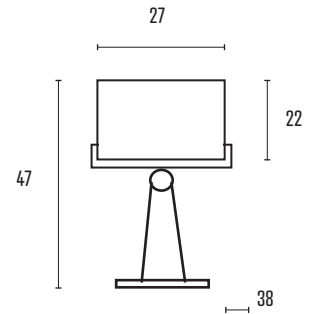

ACE LF27

LITENET presents a beautifully designed wall mounted light for outdoor living. The ACE range of outdoor surface mounted linear lights are designed to create an outdoor living experience. To maximise heat dissipation the ACE is constructed with premium grade aluminium for rapid heat dissipation and extend the life of the LED. The diffuser is PC lens is available with number of beam angles to direct light. the fitting is rated IP65 and IK07 rating. This slim lined outdoor linear light is finished with stainless to protect the fitting against the elements.

Grey Powder coat finish

CRI 80
IK 07
IP 65
IES
5 WARRANTY

Power	14W
LED	SMD
Luminous flux 2700K	1070lm
Rotation	180°
Dimensions	47 x 27 X 1000mm
Beam angles	30°
CRI	80
2700K Part No	ACE LF27 15803