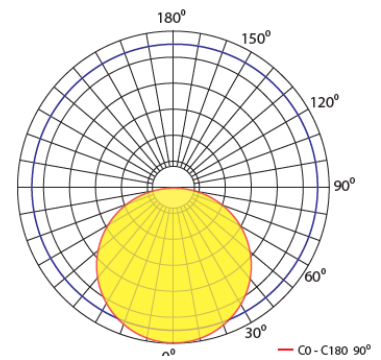

## ACE 220

LITENET presents Agent II, this is a slim lined outdoor wall light for surface mounted lighting applications. To maximise heat dissipation the ACE220 is constructed with premium grade Aluminium. The diffuser is micro prismatic clear toughened glass. This slim lined outdoor wall light is powder coated in mat Graphite finish to protect the fitting against the elements.

The Ace 220 is an architectural fitting which is designed for the Outdoor weather conditions with minimal trim.

Non-dimmable 220 -240 Ac chip with 30,000-hour 3-year warranty

Available in Graphite

	Direct only
Power	12W
Luminous flux	720lm
CCT	3000K
Input Voltage	AC 220-240V
Beam angles	90°
CRI	80
Part No.	Ace220 18D-183-CG-82
Dimensions	220x30x70 mm