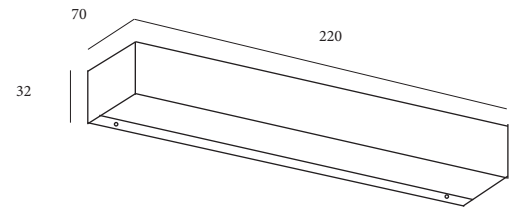

## ACE 220

LITENET presents Agent II, this is a slim lined outdoor wall light for surface mounted lighting applications. To maximise heat dissipation the ACE220 is constructed with premium grade Aluminium. The diffuser is micro prismatic clear toughened glass. This slim lined outdoor wall light is powder coated in mat Graphite finish to protect the fitting against the elements.

The Ace 220 is an architectural fitting which is designed for the Outdoor weather conditions with minimal trim.

Non-dimmable 220 -240 Ac chip with 30,000-hour 3-year warranty

Available in Graphite

	Direct only
Power	12W
Luminous flux	720lm
CCT	3000K
Input Voltage	AC 220-240V
Beam angles	90°
CRI	80
Part No.	Ace220 18D-183-CG-82
Dimensions	220x30x70 mm