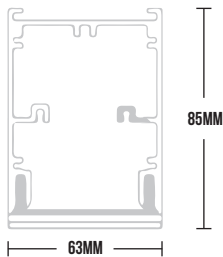

WET63

ITEM CODE	WATTAGE	COLOR TEMP	DLI (LM)	LM
630237	37W	2700K	1000 X 85 X 63	2294LM/M
630337	37W	3000K	1000 X 85 X 63	2334LM/M
630437	37W	4000K	1000 X 85 X 63	2379LM/M

Features:

Surface mount or suspended slim profile completely sealed to IP66 for indoor and outdoor in extreme conditions.

100mm incremental length.

Provides continuous, dot-free homogeneous light output.

Superior quality components for optimum performance.

Plug and play system with factory fitted components for quick installation.