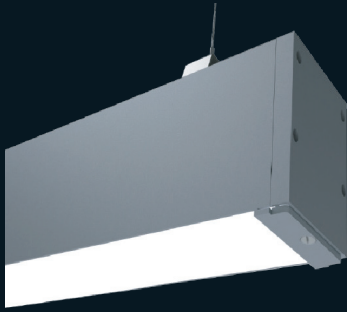

WET63

ITEM CODE	WATTAGE	COLOR TEMP	DLI (LM)	LM
630237	37W	2700K	1000 X 85 X 63	2294LM/M
630337	37W	3000K	1000 X 85 X 63	2334LM/M
630437	37W	4000K	1000 X 85 X 63	2379LM/M

Features:

Surface mount or suspended slim profile completely sealed to IP66 for indoor and outdoor in extreme conditions.

100mm incremental length.

Provides continuous, dot-free homogeneous light output.

Superior quality components for optimum performance.

Plug and play system with factory fitted components for quick installation.

Various installation options available for surface mounting on soffit ceilings, wall mounted side hinge brackets and suspended SS wire kit.

High quality LED modules with CRI 85 as standard.

Integral driver.

Extruded architectural grade T6061 aluminium, 100% recyclable.

Double LED boards for higher wattage.

Life: 50,000 hours L90/B10.

Materials

Extruded aluminium body, aluminium sealed end caps. Opal diffuser.