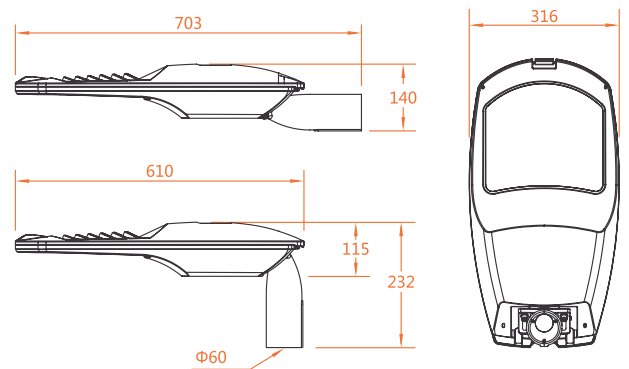

SENTINAL

SENTINAL

Power	40W	60W	80W	100W
LED	SMD	SMD	SMD	SMD
Luminous flux 3K	4,110 lm	7,363 lm	9,707 lm	12,272 lm
Luminous flux 4K	4,440 lm	8,100 lm	10,840 lm	13,500 lm
Dimensions	750mm x 365mm x 200mm	750mm x 365mm x 200mm	750mm x 365mm x 200mm	750mm x 365mm x 200mm
Mounting Height	4m - 6m	6m - 8m	8m - 10m	8m - 10m
Beam angles	Type I , Type II, Type III, Type III M			
CRI	80	80	80	80
3000K Part No	SENTINAL36 40803	SENTINAL36 60803	SENTINAL36 80803	SENTINAL48 100803
4000K Part No	SENTINAL36 40804	SENTINAL36 60804	SENTINAL36 80804	SENTINAL48 100804