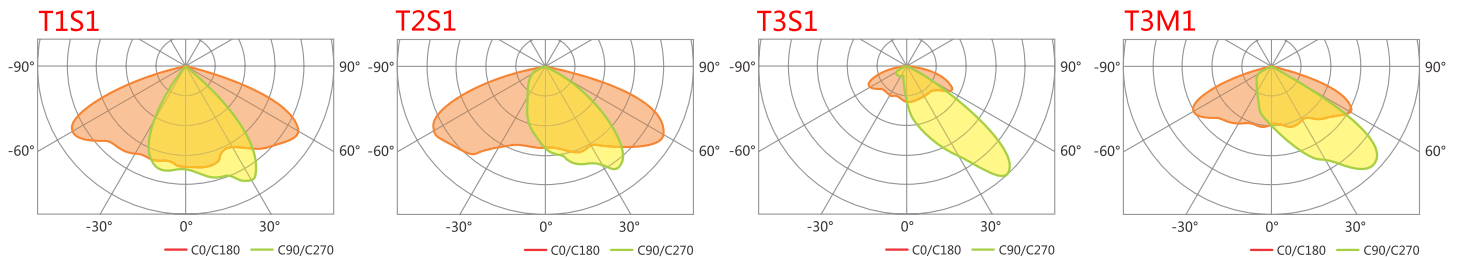

SENTINAL

SENTINAL

Power	40W	60W	80W	100W
LED	SMD	SMD	SMD	SMD
Luminous flux 3K	4,110 lm	7,363 lm	9,707 lm	12,272 lm
Luminous flux 4K	4,440 lm	8,100 lm	10,840 lm	13,500 lm
Dimensions	750mm x 365mm x 200mm	750mm x 365mm x 200mm	750mm x 365mm x 200mm	750mm x 365mm x 200mm
Mounting Height	4m - 6m	6m - 8m	8m - 10m	8m - 10m
Beam angles	Type I , Type II, Type III, Type III M			
CRI	80	80	80	80
3000K Part No	SENTINAL36 40803	SENTINAL36 60803	SENTINAL36 80803	SENTINAL48 100803
4000K Part No	SENTINAL36 40804	SENTINAL36 60804	SENTINAL36 80804	SENTINAL48 100804