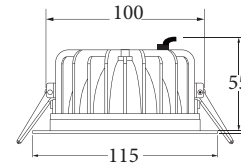

COMFORT 10

	CREE COB	3000K / 4000K
	DC25V -DC42V	250mA
	10-10V, DALI	
	100mm	

Power	11W
LED	COB
Luminous flux 3K	786lm
Luminous flux 4K	845lm
Dimensions	115mm x 80mm
Cut Out	100mm
Beam angles	30°
CRI	80
3000K Part No	COMFORT10 11803
4000K Part No	COMFORT10 11804

COMFORT 15

	CREE COB	3000K / 4000K
	DC25V -DC42V	350mA
	10-10V, DALI	
	100mm	

Power	15.8W
LED	COB
Luminous flux 3K	1109 lm
Luminous flux 4K	1220lm
Dimensions	115mm x 80mm
Cut Out	100mm
Beam angles	30°
CRI	80
3000K Part No	COMFORT15 16803
4000K Part No	COMFORT15 16804