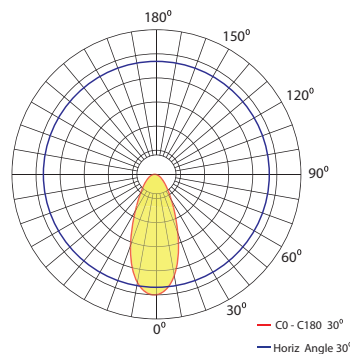

COMFORT 10

	CREE COB	3000K / 4000K
	DC25V -DC42V	250mA
	10-10V, DALI	
	100mm	

Power	11W
LED	COB
Luminous flux 3K	786lm
Luminous flux 4K	845lm
Dimensions	115mm x 80mm
Cut Out	100mm
Beam angles	30°
CRI	80
3000K Part No	COMFORT10 11803
4000K Part No	COMFORT10 11804

COMFORT 15

	CREE COB	3000K / 4000K
	DC25V -DC42V	350mA
	10-10V, DALI	
	100mm	

Power	15.8W
LED	COB
Luminous flux 3K	1109 lm
Luminous flux 4K	1220lm
Dimensions	115mm x 80mm
Cut Out	100mm
Beam angles	30°
CRI	80
3000K Part No	COMFORT15 16803
4000K Part No	COMFORT15 16804