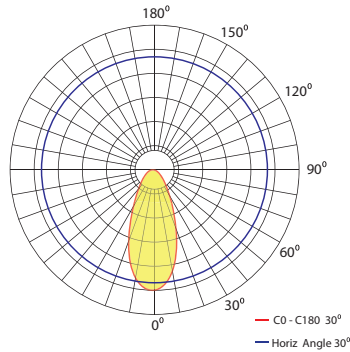

COMFORT 10

	CREE COB	3000K / 4000K
	DC25V -DC42V	250mA
	10-10V, DALI	
	100mm	

Power	11W
LED	COB
Luminous flux 3K	786lm
Luminous flux 4K	845lm
Dimensions	115mm x 80mm
Cut Out	100mm
Beam angles	30°
CRI	80
3000K Part No	COMFORT10 11803
4000K Part No	COMFORT10 11804

COMFORT 15

	CREE COB	3000K / 4000K
	DC25V -DC42V	350mA
	10-10V, DALI	
	100mm	

Power	15.8W
LED	COB
Luminous flux 3K	1109 lm
Luminous flux 4K	1220lm
Dimensions	115mm x 80mm
Cut Out	100mm
Beam angles	30°
CRI	80
3000K Part No	COMFORT15 16803
4000K Part No	COMFORT15 16804