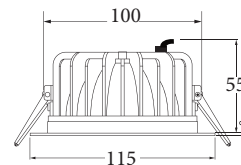

COMFORT 10

	CREE COB	3000K / 4000K
	DC25V -DC42V	250mA
	10-10V, DALI	
	100mm	

Power	11W
LED	COB
Luminous flux 3K	786lm
Luminous flux 4K	845lm
Dimensions	115mm x 80mm
Cut Out	100mm
Beam angles	30°
CRI	80
3000K Part No	COMFORT10 11803
4000K Part No	COMFORT10 11804

COMFORT 15

	CREE COB	3000K / 4000K
	DC25V -DC42V	350mA
	10-10V, DALI	
	100mm	

Power	15.8W
LED	COB
Luminous flux 3K	1109 lm
Luminous flux 4K	1220lm
Dimensions	115mm x 80mm
Cut Out	100mm
Beam angles	30°
CRI	80
3000K Part No	COMFORT15 16803
4000K Part No	COMFORT15 16804