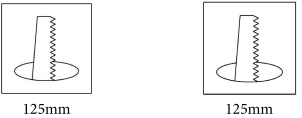

Amani RD

LITENET presents a beautifully designed recessed mounted down light for outdoor living. The Amani RD range of outdoor recessed mounted down lights are designed to create an outdoor living experience. To maximise heat dissipation the Amani RD is constructed with premium grade aluminium for rapid heat dissipation and extend the life of the LED. The diffuser is clear toughened glass which gives it a IK 07 rating. This slim lined outdoor down light is finished with Powdercoated flange to protect the fitting against the elements.

50,000-hour 5-year warranty

Power	15W	20W	25W	30W
LED	COB	COB	COB	COB
Luminous flux 3K	1102lm	1438lm	1798lm	2158lm
Luminous flux 4K	1212lm	1653lm	2067lm	2480lm
Dimensions	142x100 mm	142x100 mm	142x152 mm	142x152 mm
Beam angles	12°,24°, 36°	12°,24°, 36°	12°,24°, 36°	12°,24°, 36°
CRI	80	80	80	80
3000K Part No	Amani RD 153-CG-86	Amani RD -203-CG-86	Amani RD -253-CG-86	Amani RD -303-CG-86
4000K Part No	Amani RD 154-CG-86	Amani RD -204-CG-86	Amani RD -254-CG-86	Amani RD -304-CG-86