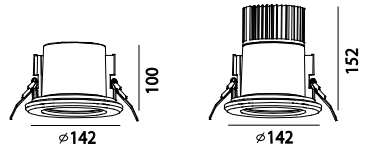

Amani RD

LITENET presents a beautifully designed recessed mounted down light for outdoor living. The Amani RD range of outdoor recessed mounted down lights are designed to create an outdoor living experience. To maximise heat dissipation the Amani RD is constructed with premium grade aluminium for rapid heat dissipation and extend the life of the LED. The diffuser is clear toughened glass which gives it a IK 07 rating. This slim lined outdoor down light is finished with Powdercoated flange to protect the fitting against the elements.

50,000-hour 5-year warranty

Power	15W	20W	25W	30W
LED	COB	COB	COB	COB
Luminous flux 3K	1102lm	1438lm	1798lm	2158lm
Luminous flux 4K	1212lm	1653lm	2067lm	2480lm
Dimensions	142x100 mm	142x100 mm	142x152 mm	142x152 mm
Beam angles	12°,24°, 36°	12°,24°, 36°	12°,24°, 36°	12°,24°, 36°
CRI	80	80	80	80
3000K Part No	Amani RD 153-CG-86	Amani RD -203-CG-86	Amani RD -253-CG-86	Amani RD -303-CG-86
4000K Part No	Amani RD 154-CG-86	Amani RD -204-CG-86	Amani RD -254-CG-86	Amani RD -304-CG-86